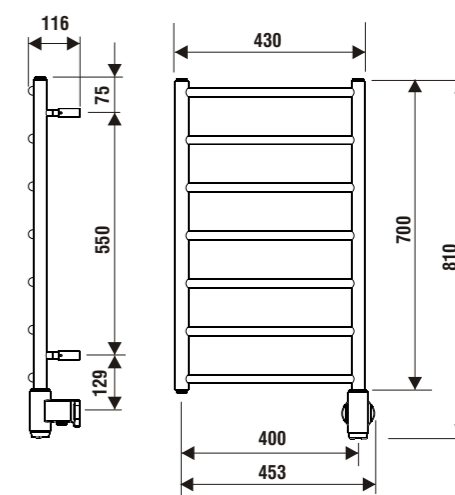

Chill 430x700 blank
24-4501

Elpatron rund
Pax Momento
29-1010
75W
Blank