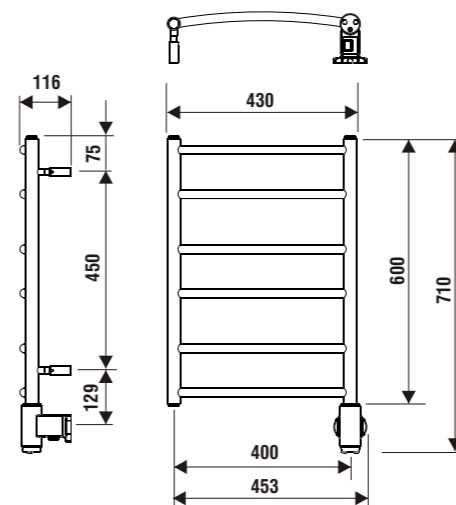

Chill 430x600 blank
24-4500

Elpatron rund
Pax Momento
29-1010
75W
Blank