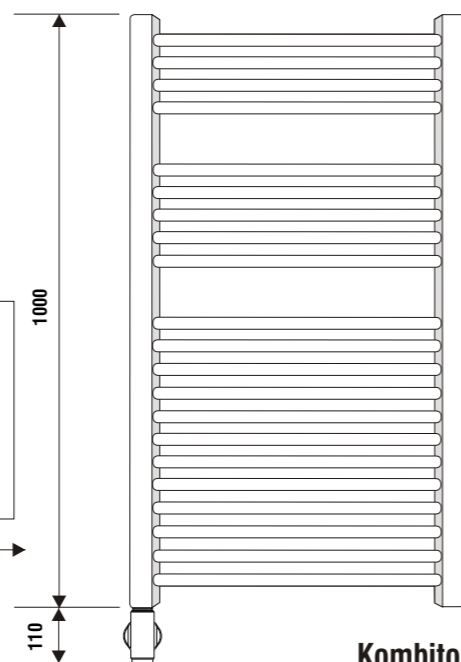

Climb 500x1000 vit
24-5202
Climb 500x1000 krom
24-5206

Elpatron rund
Pax Momento
29-1014
175W
Blank

Elpatron rund
Pax Momento
29-1015
200W
Blank

Climb 600x1400 vit
24-5201
Climb 600x1400 krom
24-5205

Climb 600x1000 vit
24-5203
Climb 600x1000 krom
24-5207